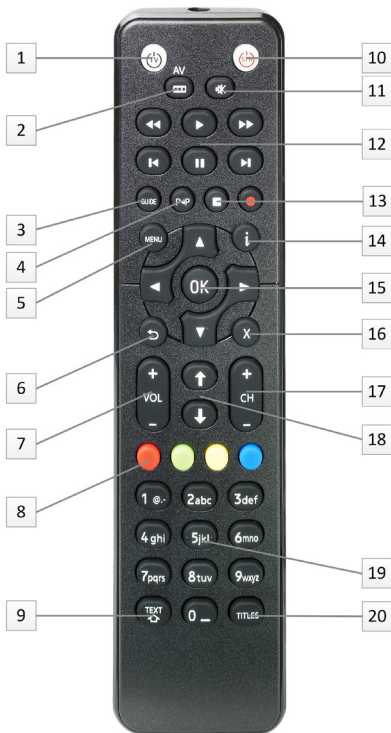

## CONTENTS

Remote Control Layout	4
Inserting batteries	5
Operation and TV control setup (Brand Search)	6
TV control setup (Auto Search)	7
Shift TV functionality, Key fixing, Removing TV functionality	8
Brand code tables	9

## REMOTE CONTROL LAYOUT

- 1 TV Standby button
- 2 PVR or (with SHIFT) AV Source Select button
- 3 Electronic Program Guide button
- 4 Previous Channel select button
- 5 STB Menu button
- 6 Back button
- 7 Volume Up and Down buttons
- 8 Colour Navigation buttons
- 9 Teletext button (press and release) and SHIFT function
- 10 STB Standby button
- 11 Mute button
- 12 STB PVR Transport buttons
- 13 Stop button
- 14 Information button
- 15 Navigation and OK buttons
- 16 Exit button
- 17 Channel Up and Down buttons
- 18 Page Up and Down buttons
- 19 Channel Select buttons and text entry
- 20 Subtitles button