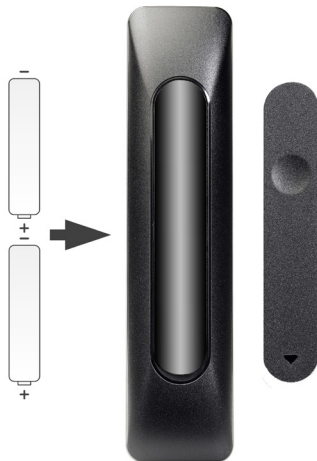

## REMOTE CONTROL LAYOUT

- 1 TV Standby button
- 2 PVR or (with SHIFT) AV Source Select button
- 3 Electronic Program Guide button
- 4 Previous Channel select button
- 5 STB Menu button
- 6 Back button
- 7 Volume Up and Down buttons
- 8 Colour Navigation buttons
- 9 Teletext button (press and release) and SHIFT function
- 10 STB Standby button
- 11 Mute button
- 12 STB PVR Transport buttons
- 13 Stop button
- 14 Information button
- 15 Navigation and OK buttons
- 16 Exit button
- 17 Channel Up and Down buttons
- 18 Page Up and Down buttons
- 19 Channel Select buttons and text entry
- 20 Subtitles button

**Note:** Some button functionality (e.g. PVR) may not be available on specific models of STB and functionality also varies with the type of TV service delivered by your service provider.

'Oak' remote control part no. 514-634

## INSERTING BATTERIES

1 Slide the battery housing cover downwards to remove

2 Insert 2 x AAA batteries observing the correct polarity

3 Refit the battery housing cover